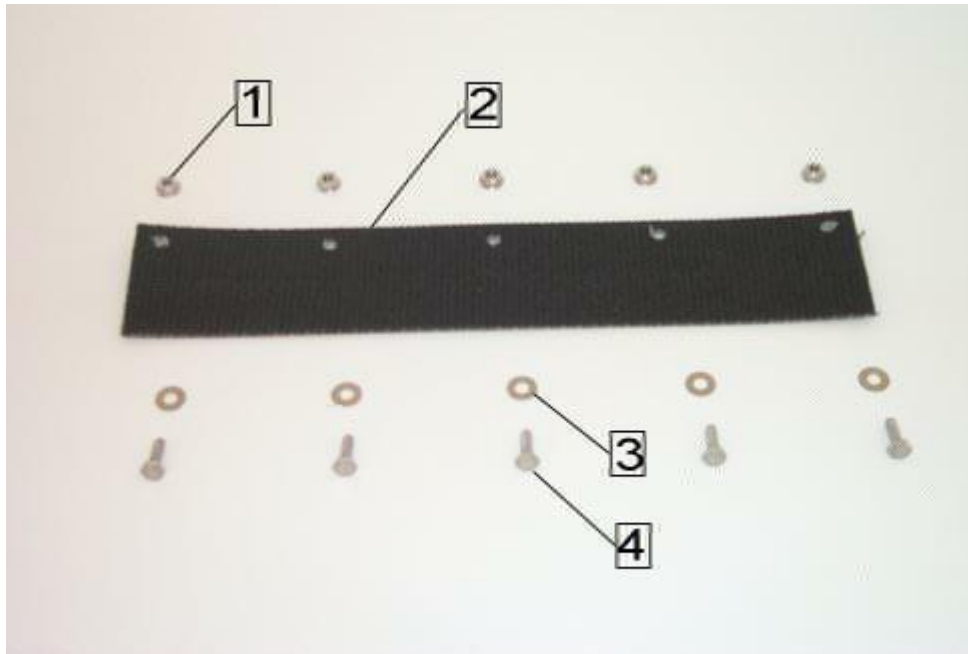

## FRONT WIPER KIT

<u>ITEM</u>	<u>PART #</u>	<u>QTY.</u>	<u>DESCRIPTION</u>
	<b>ICE1391</b>		<b>FRONT WIPER KIT</b>
1	ICE6015	4	1/4-20 SERRATED FLANGE NUT
2	ICE1225	1	FRONT WIPER 3" x 12" FOR 7-10' UNITS
3	ICE1014	1	FRONT WIPER PLATE 1 x 11 3/4
4	ICE4026	4	1/4-20 x 3/4 HEX HEAD BOLT

## REAR WIPER KIT

<u>ITEM</u>	<u>PART #</u>	<u>QTY.</u>	<u>DESCRIPTION</u>
	<b>ICE1392</b>		<b>REAR WIPER KIT</b>
1	ICE6015	5	1/4-20 SERRATED FLANGE NUT
2	ICE1019	1	REAR WIPER 3 x 15 5/8
3	ICE5012	5	1/4 SPLIT LOCK WASHER
4	ICE4025	5	1/4-20 x 3/4 HEX HEAD BOLT

## FEED GATE ASSEMBLY

<u>ITEM</u>	<u>PART #</u>	<u>QTY.</u>	<u>DESCRIPTION</u>
	<b>ICE1151</b>		<b>FEED GATE ASSEMBLY</b>
1	ICE1152	1	LEVER, FEED GATE
2	ICE4042	1	3/8-16 x 1 1/4 HEX CAP SCREW, SS
3	ICE6010	2	3/8-16 NYLON INSERT NUT
4	ICE1153	1	FEED GATE
5	ICE1018	1	KNOB, FEED GATE HANDLE
6	ICE5008	2	3/8" FLAT WASHER
7	ICE5018	1	1-3/8" FIBER WASHER, GATE HANDLE
8	ICE6011	1	3/8" x 16 SERRATED FLANGE NUT, SS

## HOPPER BODY COMPONENTS

**ICE1282SS**  
DECK PLATE  
STAINLESS STEEL

**ICE1160SS**  
SILL EXTENSION LEFT  
STAINLESS STEEL

**ICE1161SS**  
SILL EXTENSION RIGHT  
STAINLESS STEEL

**ICE1305SS**  
BASKET STAINLESS STEEL