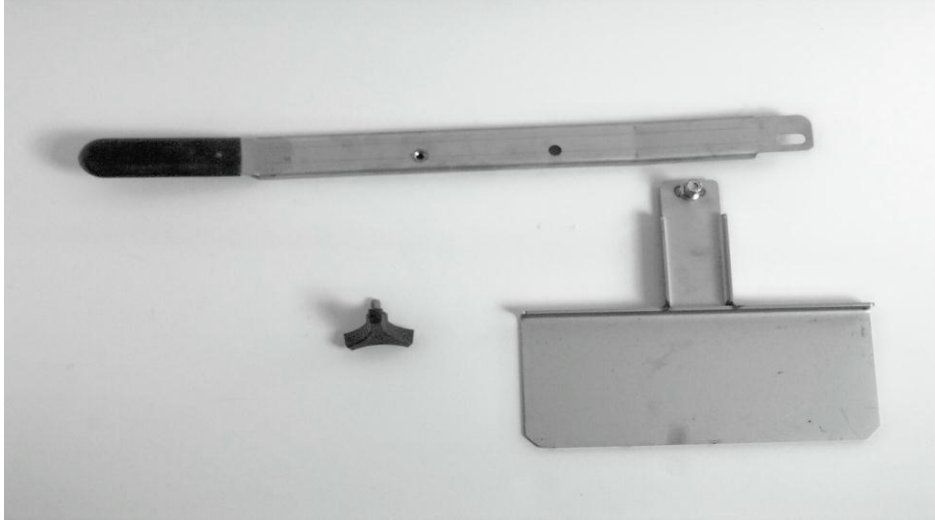

## FRONT WIPER KIT

<u>ITEM</u>	<u>PART #</u>	<u>QTY.</u>	<u>DESCRIPTION</u>
	<b>ICE1391</b>		<b>FRONT WIPER KIT</b>
1	ICE6015	4	1/4-20 SERRATED FLANGE NUT
2	ICE1225	1	FRONT WIPER 3" x 12" FOR 7-10' UNITS
3	ICE1014	1	FRONT WIPER PLATE 1 x 11 3/4
4	ICE4026	4	1/4-20 x 3/4 HEX HEAD BOLT

## REAR WIPER KIT

<u>ITEM</u>	<u>PART #</u>	<u>QTY.</u>	<u>DESCRIPTION</u>
	<b>ICE1392</b>		<b>REAR WIPER KIT</b>
1	ICE6015	5	1/4-20 SERRATED FLANGE NUT
2	ICE1019	1	REAR WIPER 3 x 15 5/8
3	ICE5012	5	1/4 SPLIT LOCK WASHER
4	ICE4025	5	1/4-20 x 3/4 HEX HEAD BOLT

## FEED GATE ASSEMBLY

<u>ITEM</u>	<u>PART #</u>	<u>QTY.</u>	<u>DESCRIPTION</u>
	<b>ICE1151</b>		<b>FEED GATE ASSEMBLY</b>
1	ICE1152	1	LEVER, FEED GATE
2	ICE4042	1	3/8-16 x 1 1/4 HEX CAP SCREW, SS
3	ICE6010	2	3/8-16 NYLON INSERT NUT
4	ICE1153	1	FEED GATE
5	ICE1018	1	KNOB, FEED GATE HANDLE
6	ICE5008	2	3/8" FLAT WASHER
7	ICE5018	1	1-3/8" FIBER WASHER, GATE HANDLE
8	ICE6011	1	3/8" x 16 SERRATED FLANGE NUT, SS

## HOPPER BODY COMPONENTS

**ICE1282SS**  
DECK PLATE  
STAINLESS STEEL

**ICE1160SS**  
SILL EXTENSION LEFT  
STAINLESS STEEL

**ICE1161SS**  
SILL EXTENSION RIGHT  
STAINLESS STEEL

**ICE1305SS**  
BASKET STAINLESS STEEL