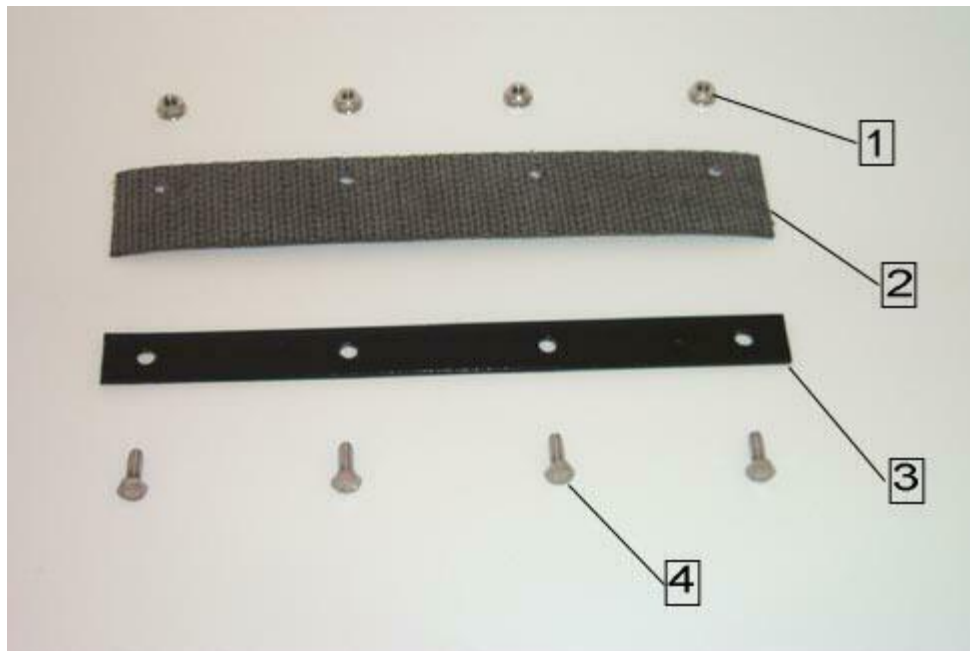

## FRONT WIPER KIT

<u>ITEM</u>	<u>PART #</u>	<u>QTY.</u>	<u>DESCRIPTION</u>
	<b>ICE1391</b>		<b>FRONT WIPER KIT</b>
1	ICE6015	4	1/4-20 SERRATED FLANGE NUT
2	ICE1225	1	FRONT WIPER 3" x 12" FOR 7-10' UNITS
3	ICE1014	1	FRONT WIPER PLATE 1 x 11 3/4
4	ICE4026	4	1/4-20 x 3/4 HEX HEAD BOLT

## REAR WIPER KIT

<u>ITEM</u>	<u>PART #</u>	<u>QTY.</u>	<u>DESCRIPTION</u>
	<b>ICE1392</b>		<b>REAR WIPER KIT</b>
1	ICE6015	5	1/4-20 SERRATED FLANGE NUT
2	ICE1019	1	REAR WIPER 3 x 15 5/8
3	ICE5012	5	1/4 SPLIT LOCK WASHER
4	ICE4025	5	1/4-20 x 3/4 HEX HEAD BOLT

## FEED GATE ASSEMBLY

<u>ITEM</u>	<u>PART #</u>	<u>QTY.</u>	<u>DESCRIPTION</u>
	<b>ICE1151</b>		<b>FEED GATE ASSEMBLY</b>
1	ICE1152	1	LEVER, FEED GATE
2	ICE4042	1	3/8-16 x 1 1/4 HEX CAP SCREW, SS
3	ICE6010	2	3/8-16 NYLON INSERT NUT
4	ICE1153	1	FEED GATE
5	ICE1018	1	KNOB, FEED GATE HANDLE
6	ICE5008	2	3/8" FLAT WASHER
7	ICE5018	1	1-3/8" FIBER WASHER, GATE HANDLE
8	ICE6011	1	3/8" x 16 SERRATED FLANGE NUT, SS

## HOPPER BODY COMPONENTS

**ICE1282SS**  
DECK PLATE  
STAINLESS STEEL

**ICE1160SS**  
SILL EXTENSION LEFT  
STAINLESS STEEL

**ICE1161SS**  
SILL EXTENSION RIGHT  
STAINLESS STEEL

**ICE1305SS**  
BASKET STAINLESS STEEL